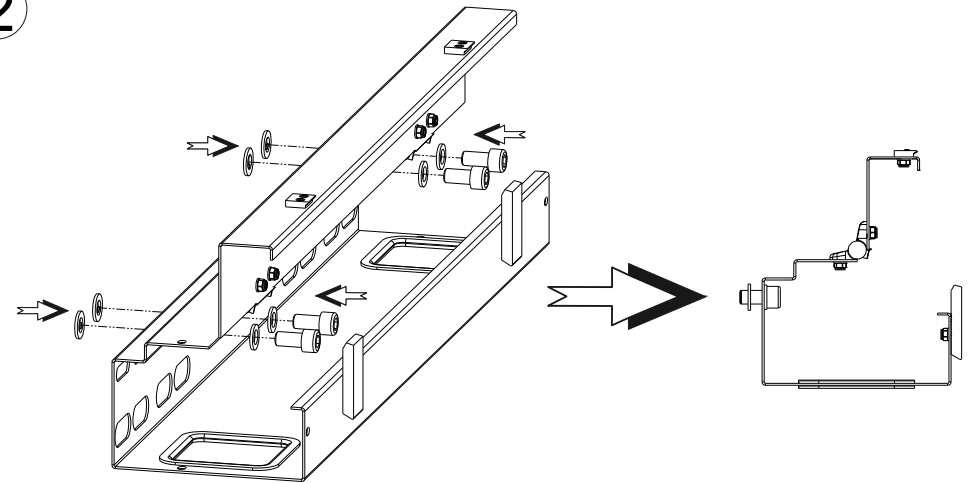

## BOX

RSX-TD-662

RSX-TD-1324

RSX-TD-2322

4 x

8 x

12 x

2

3

Exact position of cable duct depends on specific positioning of RSX frames at installation site.

980 025 REV. A

Na Vítězné pláni 1719/4, 140 00 PRAHA 4  
CZECH REPUBLIC, WWW.CONTEG.COM