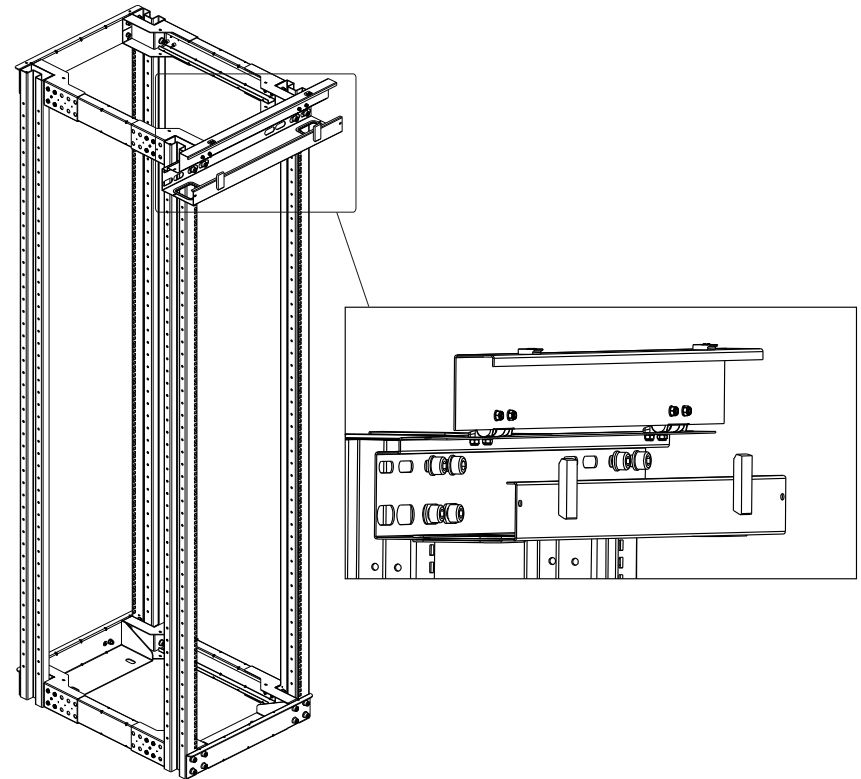

# HORIZONTAL CABLE DUCT for RSX FRAMES

## BOX

RSX-TD-662

RSX-TD-1324

RSX-TD-2322

4 x

8 x

12 x

2

3

Exact position of cable duct depends on specific positioning of RSX frames at installation site.

980 025 REV. A

Na Vítězné pláni 1719/4, 140 00 PRAHA 4  
CZECH REPUBLIC, WWW.CONTEG.COM