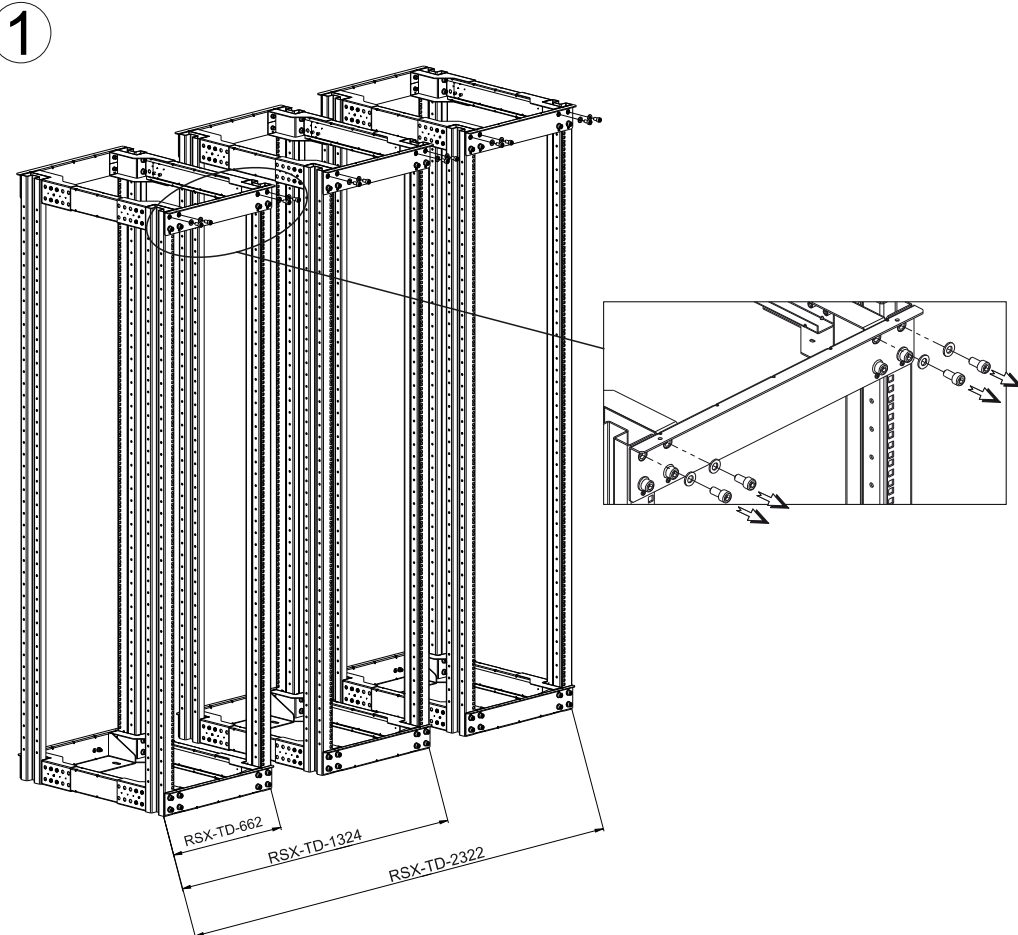

# HORIZONTAL CABLE DUCT for RSX FRAMES

## BOX

RSX-TD-662

RSX-TD-1324

RSX-TD-2322

4 x

8 x

12 x

2

3

Exact position of cable duct depends on specific positioning of RSX frames at installation site.

980 025 REV. A

Na Vítězné pláni 1719/4, 140 00 PRAHA 4  
CZECH REPUBLIC, WWW.CONTEG.COM