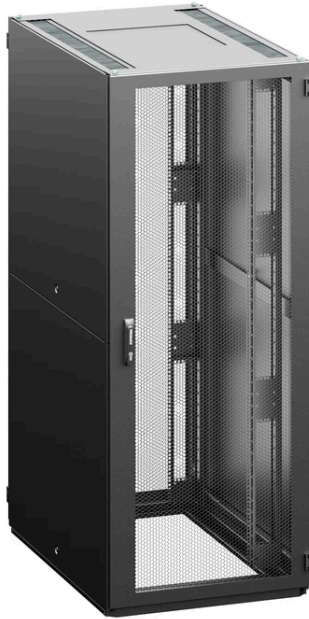

IT Cabinet Configuration

RF1 - 42 - 80 / 8A - WWFWB - 0HK - B

Configuration Parameters

Height	42	42U (2005 mm)
Width	80	800 mm
Depth	8	800 mm
Color	B	RAL 7035 (light gray)
Bar type	A	A - type of extrusions
Front door	W	perforated door, perforation rate 86%
Front door lock	W	swivel handle, DIN profile, universal key 333, multipoint
Rear Door	F	perforated door vertically divided, perforation rate 86%
Rear Door Lock	W	swivel handle, DIN profile, universal key 333, multipoint

Side panel

B 1 side panels, sheet steel, universal key

Top and bottom plate

H Standard: Top plate - H design, bottom plate -segmented, only first segment)

General Accessories

No general accessories.

Installed Accessories