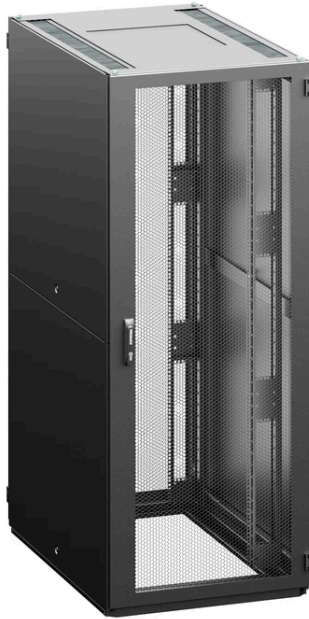

## IT Cabinet Configuration

RF1 - 52 - 80 / 12A - WWFWA - 0HK - B

### Configuration Parameters

Height	52	52U (2450 mm)
Width	80	800 mm
Depth	12	1200 mm
Color	B	RAL 7035 (light gray)
Bar type	A	A - type of extrusions
Front door	W	perforated door, perforation rate 86%
Front door lock	W	swivel handle, DIN profile, universal key 333, multipoint
Rear Door	F	perforated door vertically divided, perforation rate 86%
Rear Door Lock	W	swivel handle, DIN profile, universal key 333, multipoint

---

**Side panel**

A 2 side panels, sheet steel, universal key

---

**Top and bottom plate**

H Standard: Top plate - H design, bottom plate -segmented, only first segment)

---