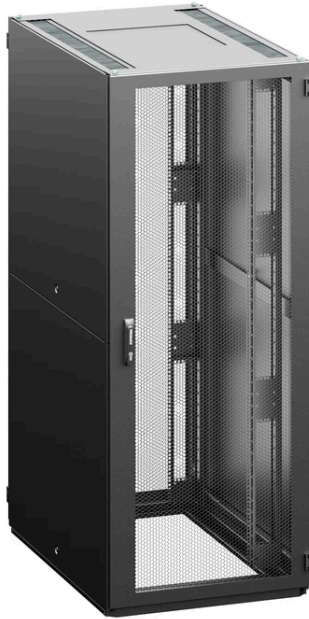

IT Cabinet Configuration

RF1-47-80/12A-WFWA-0HK-H

Configuration Parameters

Height	47	47U (2205 mm)
Width	80	800 mm
Depth	12	1200 mm
Color	H	RAL 9005 (black)
Bar type	A	A - type of extrusions
Front door	W	perforated door, perforation rate 86%
Front door lock	W	swivel handle, DIN profile, universal key 333, multipoint
Rear Door	F	perforated door vertically divided, perforation rate 86%
Rear Door Lock	W	swivel handle, DIN profile, universal key 333, multipoint

Side panel

A 2 side panels, sheet steel, universal key

Top and bottom plate

H Standard: Top plate - H design, bottom plate -segmented, only first segment)

General Accessories

No general accessories.

Installed Accessories