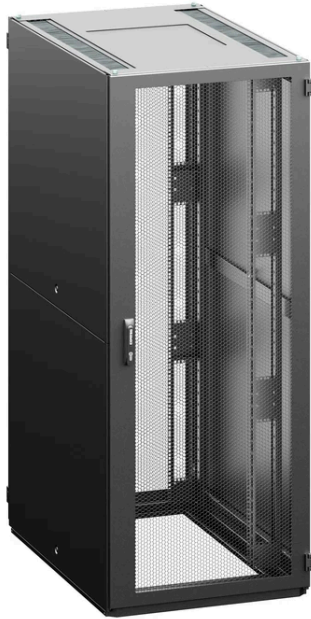

IT Cabinet Configuration

RF1-??-??/??-?????-???-?

Configuration Parameters

Height	—
Width	—
Depth	—
Color	—
Bar type	—
Front door	—
Front door lock	—
Rear Door	—
Rear Door Lock	—

Side panel

—

Top and bottom plate