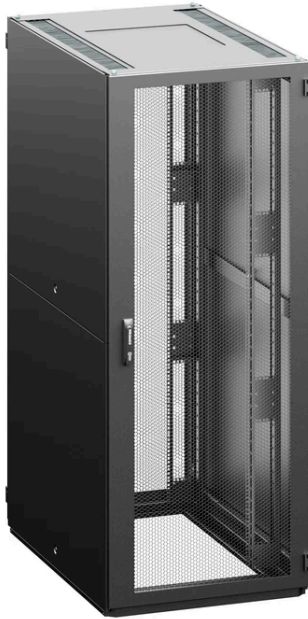

IT Cabinet Configuration

RF1-47-80/12A-WFWA-0HK-B

Configuration Parameters

Height	47	47U (2205 mm)
Width	80	800 mm
Depth	12	1200 mm
Color	B	RAL 7035 (light gray)
Bar type	A	A - type of extrusions
Front door	W	perforated door, perforation rate 86%
Front door lock	W	swivel handle, DIN profile, universal key 333, multipoint
Rear Door	F	perforated door vertically divided, perforation rate 86%
Rear Door Lock	W	swivel handle, DIN profile, universal key 333, multipoint

Side panel

A 2 side panels, sheet steel, universal key

Top and bottom plate

H Standard: Top plate - H design, bottom plate -segmented, only first segment)

General Accessories

No general accessories.

Installed Accessories