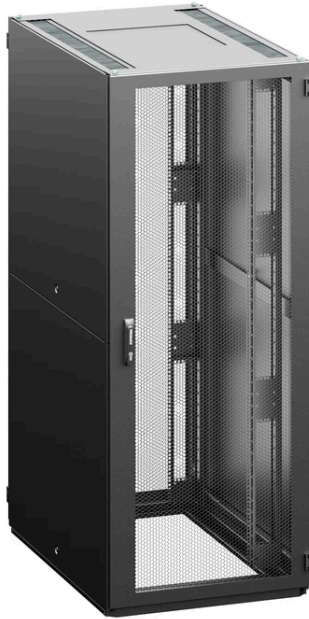

IT Cabinet Configuration

RF1-47-80/12A-WFWA-0HK-B

Configuration Parameters

Height	47	47U (2205 mm)
Width	80	800 mm
Depth	12	1200 mm
Color	B	RAL 7035 (light gray)
Bar type	A	A - type of extrusions
Front door	W	perforated door, perforation rate 86%
Front door lock	W	swivel handle, DIN profile, universal key 333, multipoint
Rear Door	F	perforated door vertically divided, perforation rate 86%
Rear Door Lock	W	swivel handle, DIN profile, universal key 333, multipoint

Side panel

A 2 side panels, sheet steel, universal key

Top and bottom plate

H Standard: Top plate - H design, bottom plate -segmented, only first segment)

General Accessories

No general accessories.

Installed Accessories