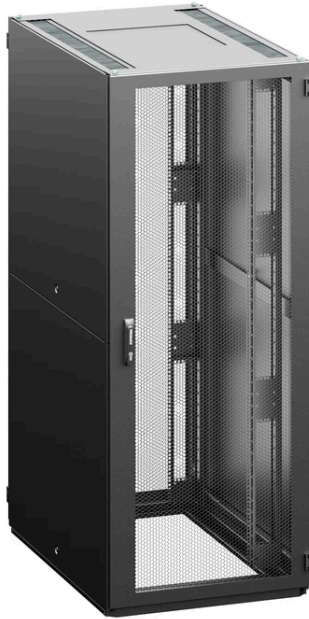

IT Cabinet Configuration

RF1-47-80/10A-WFWA-0HK-H

Configuration Parameters

Height	47	47U (2205 mm)
Width	80	800 mm
Depth	10	1000 mm
Color	H	RAL 9005 (black)
Bar type	A	A - type of extrusions
Front door	W	perforated door, perforation rate 86%
Front door lock	W	swivel handle, DIN profile, universal key 333, multipoint
Rear Door	F	perforated door vertically divided, perforation rate 86%
Rear Door Lock	W	swivel handle, DIN profile, universal key 333, multipoint

Side panel

A 2 side panels, sheet steel, universal key

Top and bottom plate

H Standard: Top plate - H design, bottom plate -segmented, only first segment)

General Accessories

No general accessories.

Installed Accessories