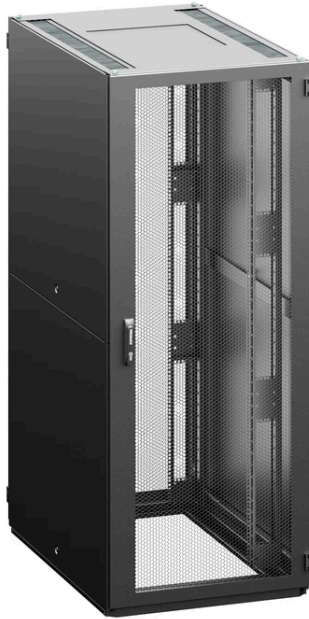

IT Cabinet Configuration

RF1 - 52 - 80 / 12A - WWFWA - 0HK - H

Configuration Parameters

Height	52	52U (2450 mm)
Width	80	800 mm
Depth	12	1200 mm
Color	H	RAL 9005 (black)
Bar type	A	A - type of extrusions
Front door	W	perforated door, perforation rate 86%
Front door lock	W	swivel handle, DIN profile, universal key 333, multipoint
Rear Door	F	perforated door vertically divided, perforation rate 86%
Rear Door Lock	W	swivel handle, DIN profile, universal key 333, multipoint

Side panel

A 2 side panels, sheet steel, universal key

Top and bottom plate

H Standard: Top plate - H design, bottom plate -segmented, only first segment)

General Accessories

No general accessories.

Installed Accessories