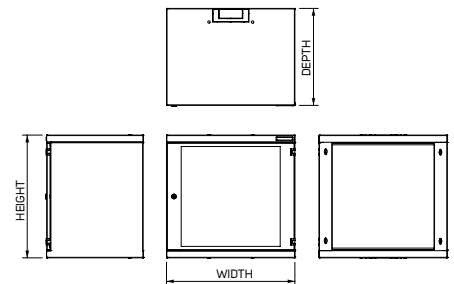

Code	H (in U)	Dimensions (mm)				Dimensions incl. packing (mm)			Gross weight (kg)
		H	W	D	Useful depth	H	W	D	
REN-06-60/30	6	332	530	300	250	350	555	339	9
REN-06-60/40	6	332	530	400	350	350	555	439	10
REN-10-60/40	10	510	530	400	350	535	555	439	12
REN-12-60/40	12	599	530	400	350	655	555	439	15.5
REN-15-60/40	15	732	530	400	350	758	555	439	16
REN-06-60/50	6	332	530	500	450	350	555	539	12
REN-10-60/50	10	510	530	500	450	535	555	539	17
REN-12-60/50	12	599	530	500	450	655	555	539	18
REN-15-60/50	15	732	530	500	450	758	555	539	21

DESCRIPTION:

Sizes

- Height: 6, 10, 12, 15U
- Width: 530 mm
- Depth: 300, 400 or 500 mm

Construction

- 1 mm sheet steel

Load rating

- Standard 20 kg balanced load

IP rating

- Standard IP30

Colors

- Standard RAL 7035

Front door

- Tinted security-glass (EN 12150-1) or sheet steel door
- Reversible door – easy re-hanging to open right or left (at installation site)
- Door opening angle 180°

Cable entries

- Top and bottom openings for knock-out cable entry, size 100×42 mm and 150×56 mm

- Cable entries on rear edge of enclosure for straight cable path alongside wall

Other

- Drilling template

STANDARD CONFIGURATION: