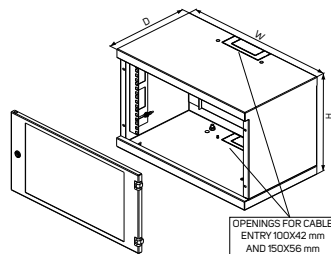

Code	H (in U)	Dimensions (mm)				Dimensions incl. packing (mm)			Gross weight (kg)
		H	W	D	Useful depth	H	W	D	
REN-06-60/30	6	332	530	300	250	350	555	339	9
REN-06-60/40	6	332	530	400	350	350	555	439	10
REN-10-60/40	10	510	530	400	350	535	555	439	12
REN-12-60/40	12	599	530	400	350	655	555	439	15.5
REN-15-60/40	15	732	530	400	350	758	555	439	16
REN-06-60/50	6	332	530	500	450	350	555	539	12
REN-10-60/50	10	510	530	500	450	535	555	539	17
REN-12-60/50	12	599	530	500	450	655	555	539	18
REN-15-60/50	15	732	530	500	450	758	555	539	21

DESCRIPTION:

Sizes

- Height: 6, 10, 12, 15U
- Width: 530 mm
- Depth: 300, 400 or 500 mm

Construction

- 1 mm sheet steel

Load rating

- Standard 20 kg balanced load

IP rating

Cable entries

- Top and bottom openings for knock-out cable entry, size 100×42 mm and 150×56 mm

- Cable entries on rear edge of enclosure for straight cable path alongside wall

Other

- Drilling template

STANDARD CONFIGURATION: